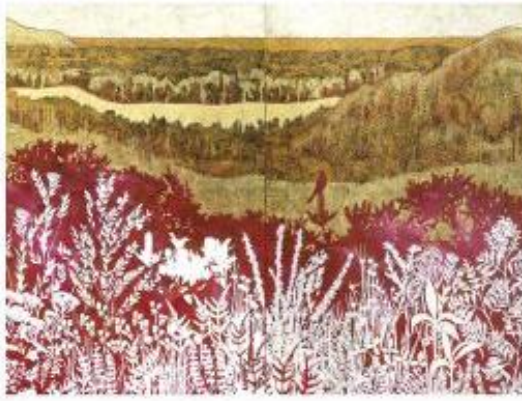

"Byron Bay Dwarf Heath 2" (diptych)
Acrylic & mixed media on canvas
H 90 cm x W 120 cm
2011
$3500.00